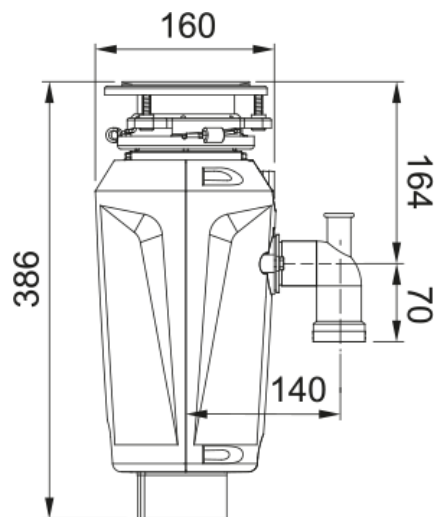

## Elite Slimline 75 | 134.0715.437

Elite Slimline 75 food waste disposer, 3/4 HP, Continuous Feed, High Torque Dual Magnetic Motor, Motor Speed 2700 RPM. 10 Year Guarantee on all Franke WDUs.

---

### Energy specifications

Voltage 220-240 V

### Properties

Horse power waste disposer 3/4 HP

Motor speed 2700.0

Waste disposer motor type Permanent magnet

Feed type Continuous